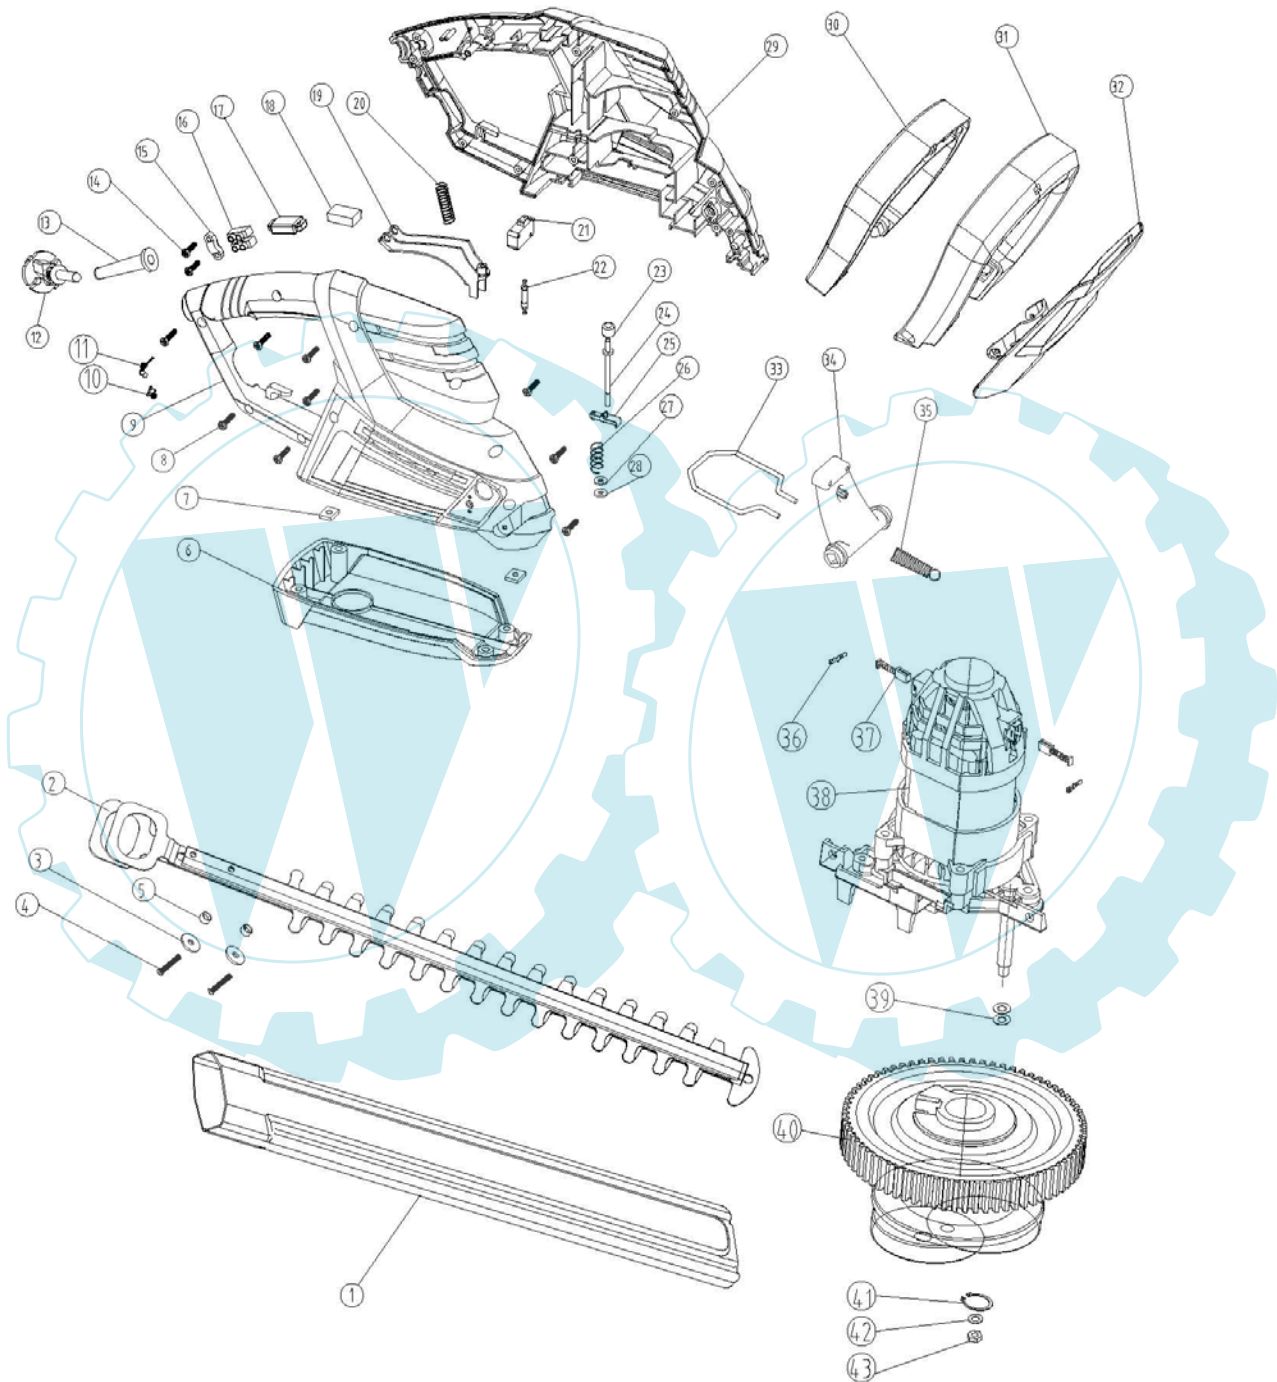

PowerG[®] EXPLOSIVE DRAWING

Electric Lawn Mower----HTEG23

File: 0020100472ZA

Version: 1.0

Date: 9th Sep, 2010

Spare Parts List

File: 0020100472ZA

Version: 1.0

Electric HEDGE TRIMMER----HTEG23-610 (GT520)

Pos. No	Part code	Part Description	QTY	losable	damage-able
1	472001R9005	blade cover	1	Y	
2	472002	blade assembly	1		Y
3	472003	washer for blade	6		
4	B320032W005	Cross recessed pan head screw M5x25	2		
5	472004	gasket blade splint	2		
6	472005R9005	Bottom cover	1		
7	472006	insert block	1		
8	B400057HW005	Cross recessed pan head tapping screw ST4x20	9		
9	472007R3020	right housing body	1		
10	472008	indicator light cover	1		
11	472009	indicator light	1		
12	472010	cable plug	1		
13	472011	cable sheath	1		
14	B400017HW005	Cross recessed pan head tapping screw ST4x16	2		
15	472012	cable clipboard	1		
16	472013	wire connection pole	1		
17	472014	inductance	1		
18	472015	capacitor	1		
19	472016	main trigger	1		
20	472017	main trigger spring	1		
21	472018	micro-switch	1		
22	472019	soft connect	1		
23	472020	Metal bar cove	1		
24	472021	Metal bar	1		
25	472022	Plastic connective plat	1		
26	472023	Bar spring	1		
27	472024	shim	1		
28	472025	external circlip	2		
29	472026R3020	left housing body	2		
30	472027R7043	front trigger	1		
31	472028R9005	front framework	1		
32	472029	safaty guard cover	1		
33	472030	iron	1		
34	472031	front framework	1		
35	472032	front framework spring	1		
36	472033	pinouts for brush holder	2		
37	472034	carbon brush assembly	2		
38	472035	motor assembly	1		
39	472036	shim	2		
40	472037	drive gear assembly	1		Y
41	B278029W005	Circlips for shaft, type A Φ35	1		
42	742038	shim	1		
43	472039	nut	1		